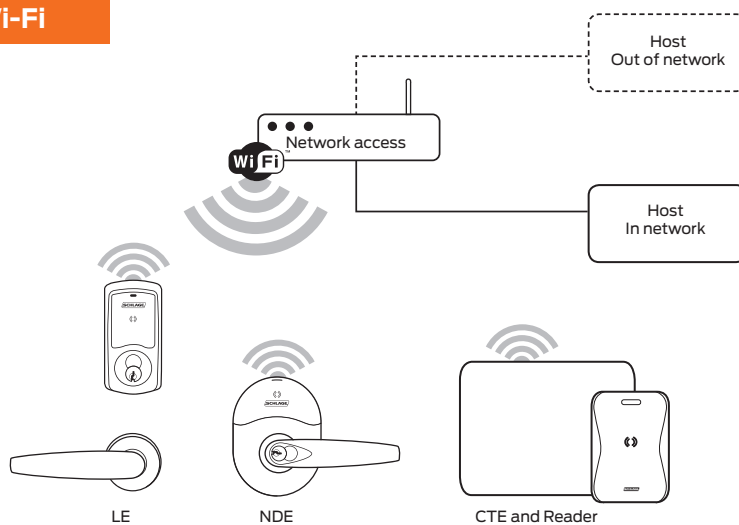

Offline solutions that are easy to manage

Using a Wi-Fi® based network, the benefits of electronic access control can be gained with limited investment and expanded to a real-time network later if desired.

Wi-Fi

Connect to the access control system over the IT network and gain many benefits of electronic access control without the cost of a full, real-time network.

- Manage user access from anywhere
- Daily automated updates
- Real-time communication alerts for forced door, tamper, and low battery
- Configuration via mobile device

Compatible hardware¹

- Schlage NDE and LE locks
- Schlage CTE wireless single door controller with compatible reader

You can easily enroll and configure Smart credentials to carry updates to the device.