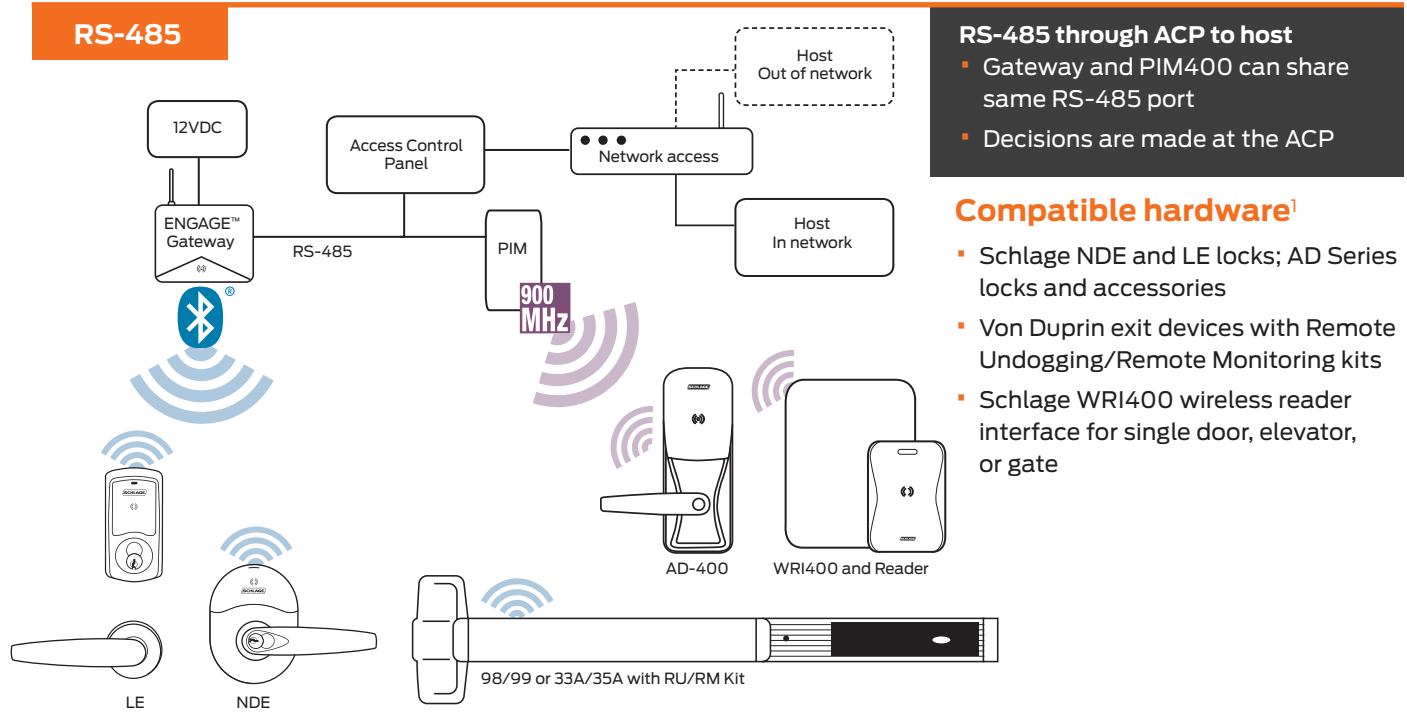

Von Duprin Remote Undogging/Remote Monitoring (RU/RM) kit

- Provides comprehensive real-time monitoring of door position, request to exit and latchbolt status signals
- Enables remote undogging for centralized lockdown
- Apply to new or existing Von Duprin 98/99 and 33A/35A exit devices

Now real-time network solutions allow 2.4 GHz and 900 MHz wireless devices to co-exist

900 MHz solutions

- Longer wavelength 900MHz enabled devices connect wirelessly to the Panel Interface Module (PIM)
 - Superior penetration in typical building construction
 - Wireless range up to 200 feet to devices with up to 1000 feet possible in line of sight
 - High gain antenna options can achieve line of sight distances up to 4000 feet
- RS-485 connection through Access Control Panel (ACP) to host
- Access control software manages all device commands and enables lockdown capability

Bluetooth 2.4 GHz communication

- Bluetooth enabled devices can connect wirelessly to the ENGAGE™ Gateway
 - Range up to 30 feet from gateway to device
 - Multiple ways to connect gateway to host:
 - Ethernet connection direct to host with redundancy present in device
 - RS-485 connection through Access Control Panel (ACP) to host
- Access control software manages all device commands and enables lockdown capability

Real-time network architecture design

Combining the Gateway and the PIM400 module provides the broadest potential application of wireless solutions for building-wide access control.

Ethernet connectivity direct to host enables real-time control of devices without an access control panel. This frees capacity on existing ACPs when expanding in an existing environment and reduces hardware needs for new installations.