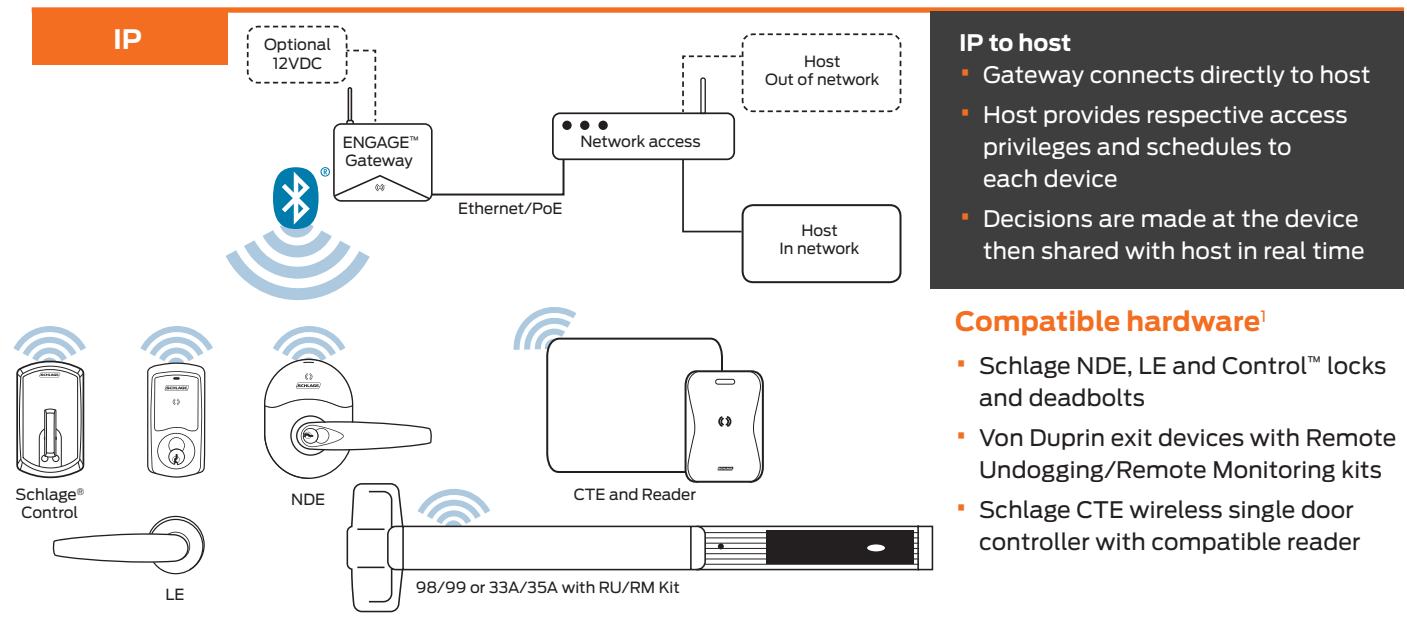

Von Duprin Remote Undogging/Remote Monitoring (RU/RM) kit

- Provides comprehensive real-time monitoring of door position, request to exit and latchbolt status signals
- Enables remote undogging for centralized lockdown
- Apply to new or existing Von Duprin 98/99 and 33A/35A exit devices

Now real-time network solutions allow 2.4 GHz and 900 MHz wireless devices to co-exist

900 MHz solutions

- Longer wavelength 900MHz enabled devices connect wirelessly to the Panel Interface Module (PIM)
 - Superior penetration in typical building construction
 - Wireless range up to 200 feet to devices with up to 1000 feet possible in line of sight
 - High gain antenna options can achieve line of sight distances up to 4000 feet
- RS-485 connection through Access Control Panel (ACP) to host
- Access control software manages all device commands and enables lockdown capability

Bluetooth 2.4 GHz communication

- Bluetooth enabled devices can connect wirelessly to the ENGAGE™ Gateway
 - Range up to 30 feet from gateway to device
 - Multiple ways to connect gateway to host:
 - Ethernet connection direct to host with redundancy present in device
 - RS-485 connection through Access Control Panel (ACP) to host
- Access control software manages all device commands and enables lockdown capability

Real-time network architecture design

Combining the Gateway and the PIM400 module provides the broadest potential application of wireless solutions for building-wide access control.

Ethernet connectivity direct to host enables real-time control of devices without an access control panel. This frees capacity on existing ACPs when expanding in an existing environment and reduces hardware needs for new installations.