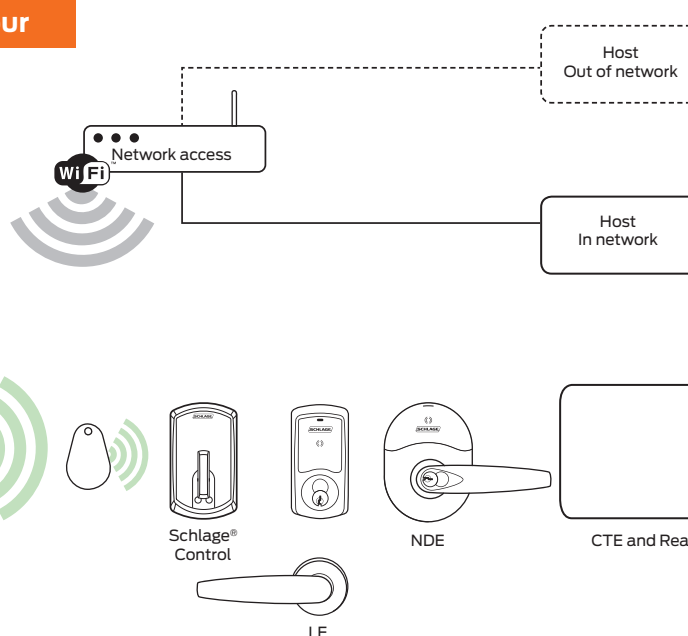

¹ Dependent on access control provider solution.

Offline solutions that are easy to manage

Using a Wi-Fi® based network, the benefits of electronic access control can be gained with limited investment and expanded to a real-time network later if desired.

Wi-Fi

Connect to the access control system over the IT network and gain many benefits of electronic access control without the cost of a full, real-time network.

- Manage user access from anywhere
- Daily automated updates
- Real-time communication alerts for forced door, tamper, and low battery
- Configuration via mobile device

Compatible hardware¹

- Schlage NDE and LE locks
- Schlage CTE wireless single door controller with compatible reader

You can easily enroll and configure Smart credentials to carry updates to the device.

No Tour

Credentials provide updates to the device and initiate access rights without touring the lock. The Schlage enrollment reader, a Wi-Fi® network and a PACS web or mobile app is all that is needed. Mobile app can obtain audit events at the device as needed.