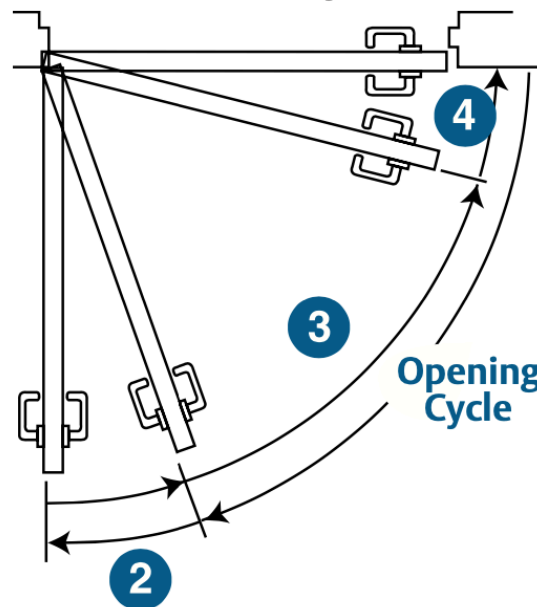

SARGENT 1331 SERIES DOOR CLOSER

SARGENT®
ASSA ABLOY

The **SARGENT 1331 Series** door closer is a Grade 1 fully adjustable closer suitable for new construction and also ideal for renovations .

Available with a full range of arms and accessories, the 1331 Series door closer can be used for most common applications and is ideal for standard duty installations . Common applications include offices, assisted living facilities, hotel guest rooms, public housing and retail establishments .

It is designed to meet the opening force requirements established by the Americans with Disabilities Act for 5 lbs The spring power is fully adjustable .

1- Closer Spring Adjustment (not shown)

- Effects the entire cycle of the door closer movement

2- Backcheck valve

- At approximately 70° of the open cycle, the backcheck valve begins to slow the door's motion
- Prevents the door from slamming into the door's stop

3- Closing speed valve

- Controls how fast the door closes to approximately 8" from the closed position

4- Latching speed valve

- Controls the speed of the door during the final 8" of door swing
- The force the door closes with is controlled by the closer spring
- **Note:** This adjustment is critical for door latching

Door Closer Cycle

Applications

- Office Buildings
- Assisted Living Facilities
- Hotel Guest Rooms
- Public Housing
- Retail Establishments

Strength, Durability and Security

- Meets and exceeds grade 1 requirements
- Complies with ADA requirements and
- Adjustable closing force range
- One-piece high strength aluminum alloy body
- Speed Control Valves
- Arms and accessories are powder-coated
- 25 year limited warranty, body is date coded

Convenience

- Non-handed closer
- All weather hydraulic fluid
- Easily installed in minutes!
- Easy-to-use instructions