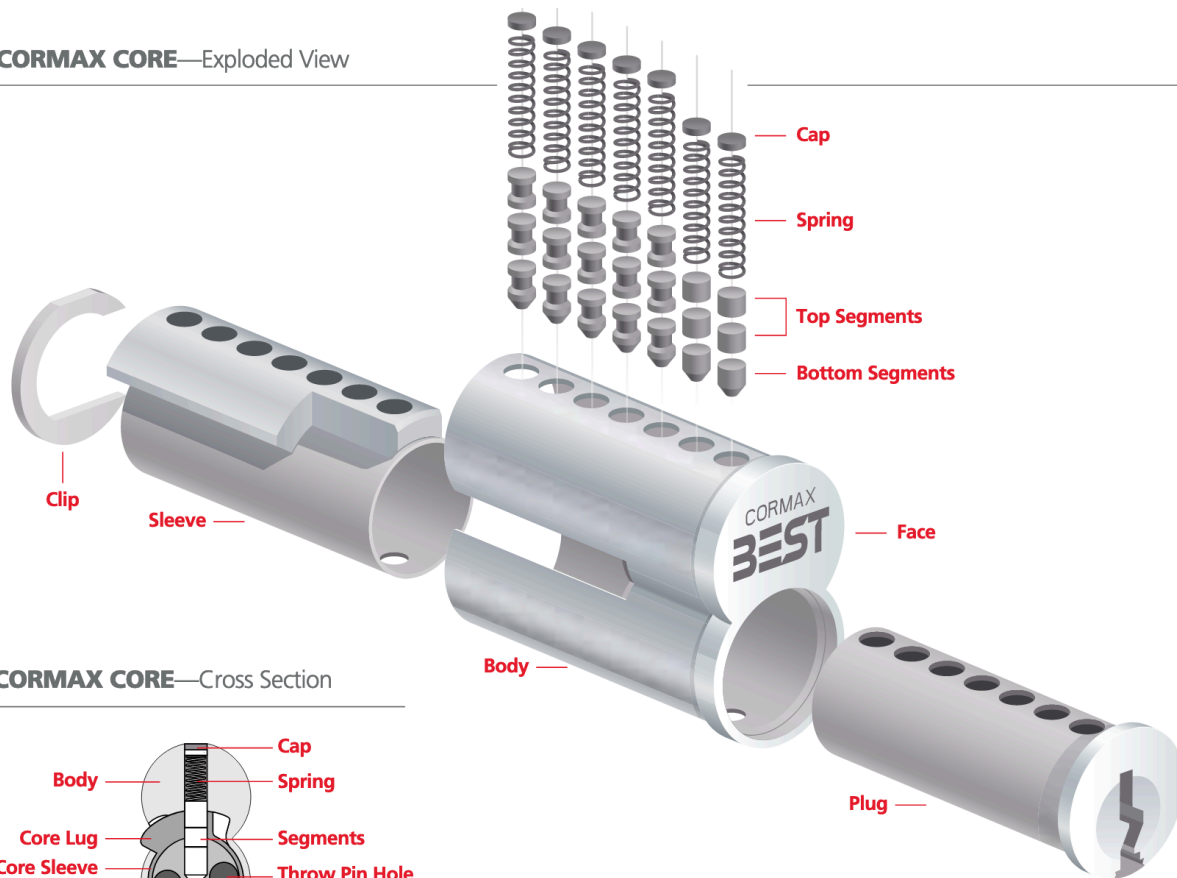

CORMAX CORE—Exploded View