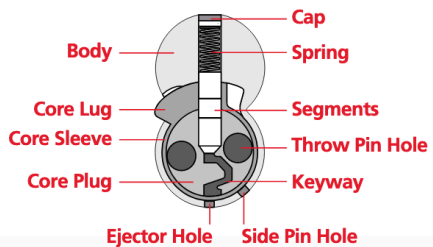

CORMAX CORE—Cross Section

Ask yourself these Questions...

- What level of security do you want?
- Is it important to manage key duplication?
  How many levels of security do you need?
- Do you have high occupant turnover rates?
- How will keys be managed and how will the system be maintained over the long term?
- Is it a single building or multiple buildings or locations

Call FST for more information about
SFIC Format Locks & Keys!