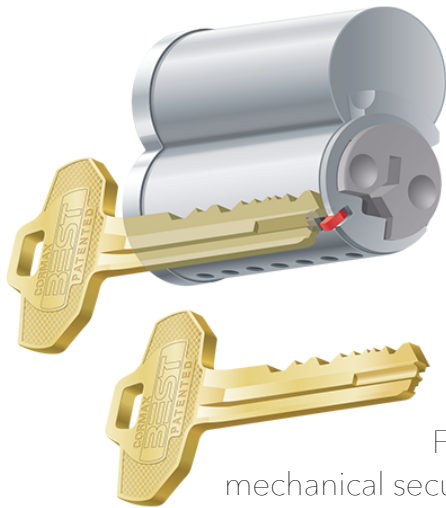

Almost twenty years after Bert Clark opened up his own locksmith shop in Rhode Island...

...Frank Best invents the small format interchangeable core and files a patent application for the first interchangeable core lock in 1919.

The result was the first small format interchangeable core and the foundation of today's industry approach to master-keying.

Since hitting the market in the mid-1960s, and in spite of its atypical keying configuration and limited availability, the interchangeable core has gradually evolved into a standard for keying interoperability throughout the commercial door hardware industry.

For building projects where mechanical security is used to complement electronic access control, or key duplication doesn't need to be managed, BEST offers patented and non-patented key system options—all backed by BEST standards for quality, durability and reliability.